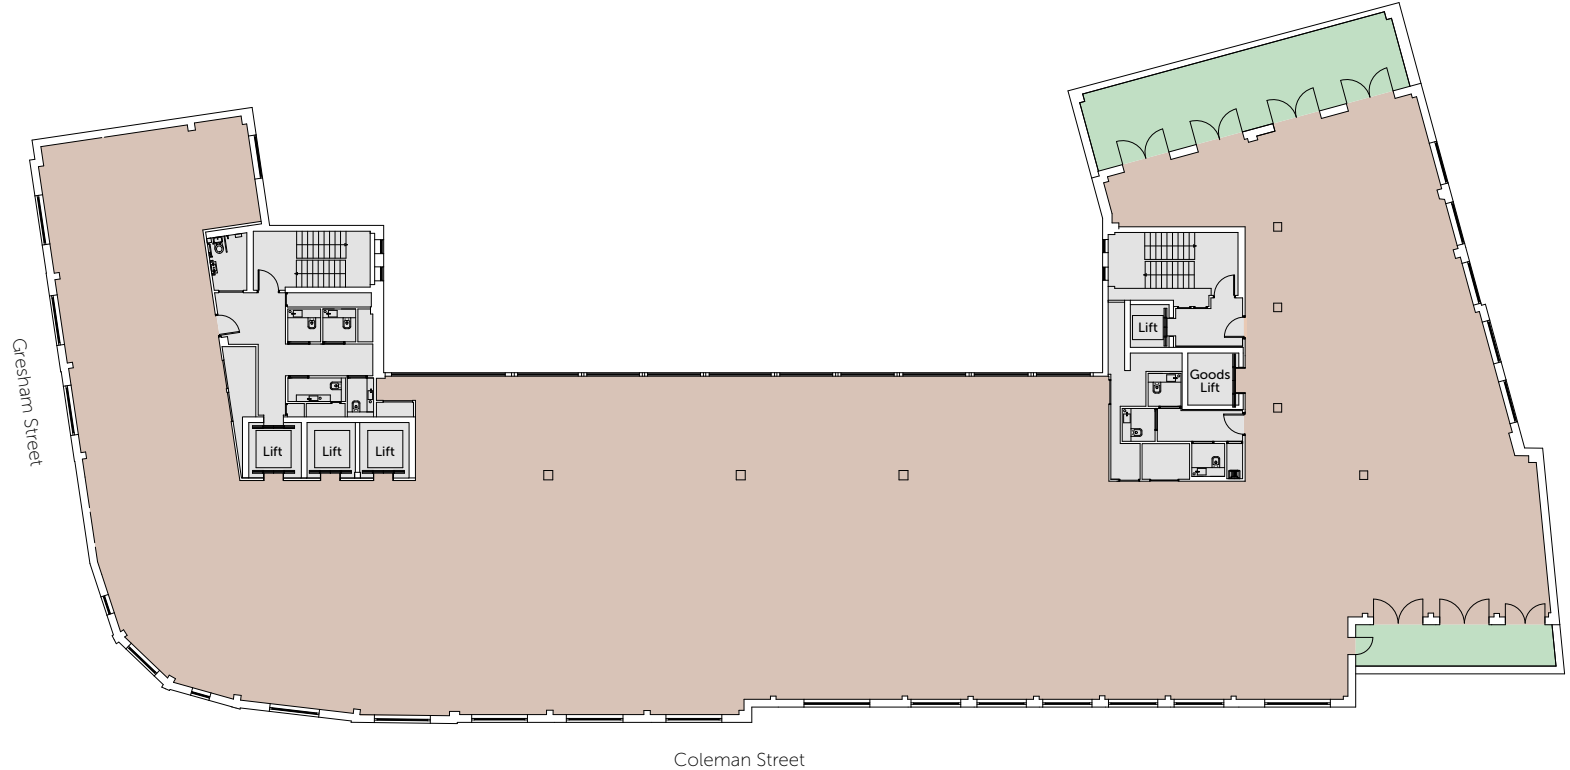

Floor Plans

Fifth Floor
11,658 sq ft / 1,083 sq m

GRESHAM STREET
CITY OF LONDON

- Core
- Office
- Terrace