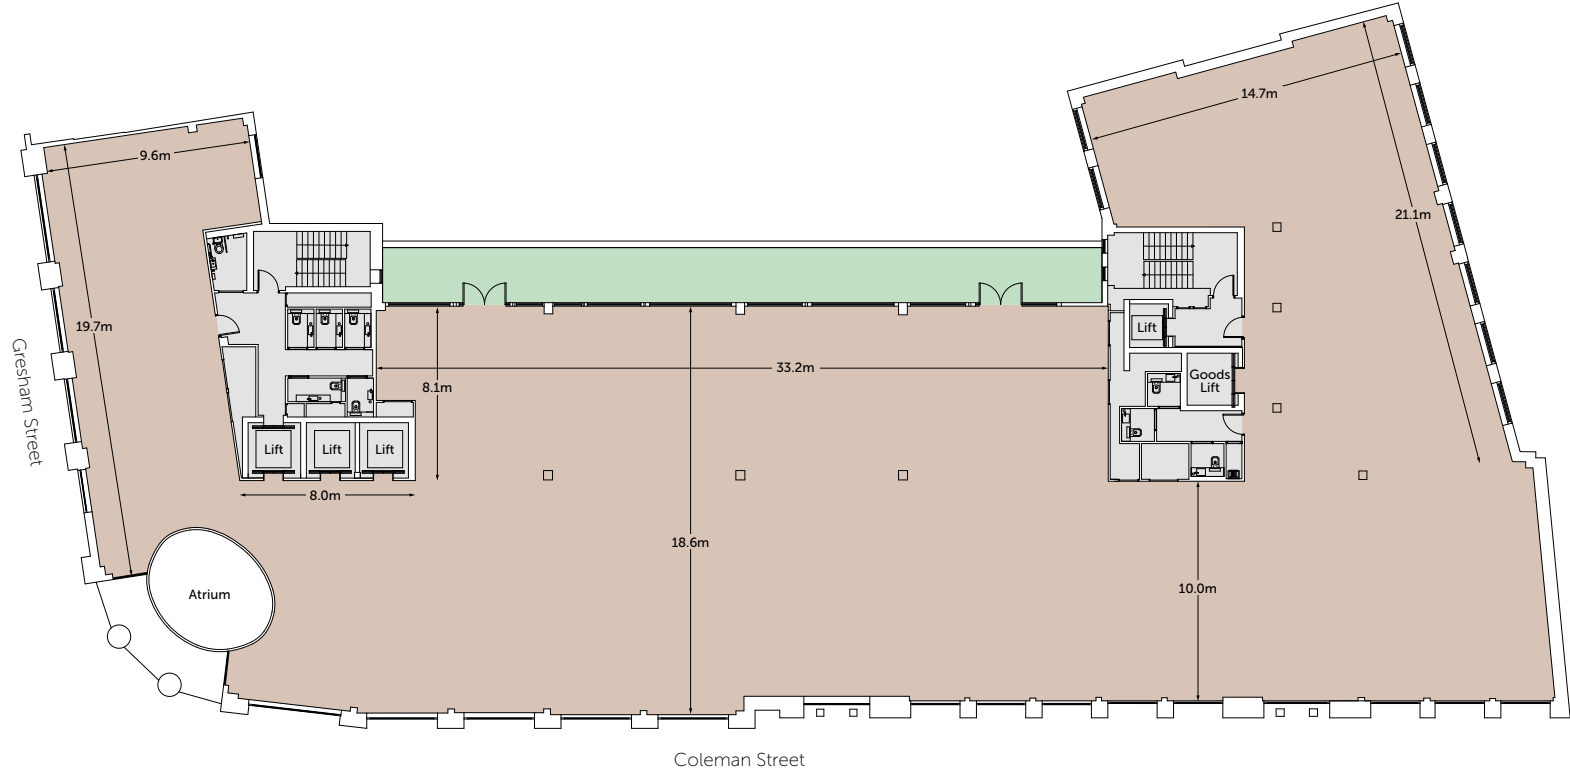

# Floor Plans

**First Floor**  
13,343 sq ft / 1,240 sq m

**GRESHAM STREET**  
CITY OF LONDON

- Core
- Office
- Terrace