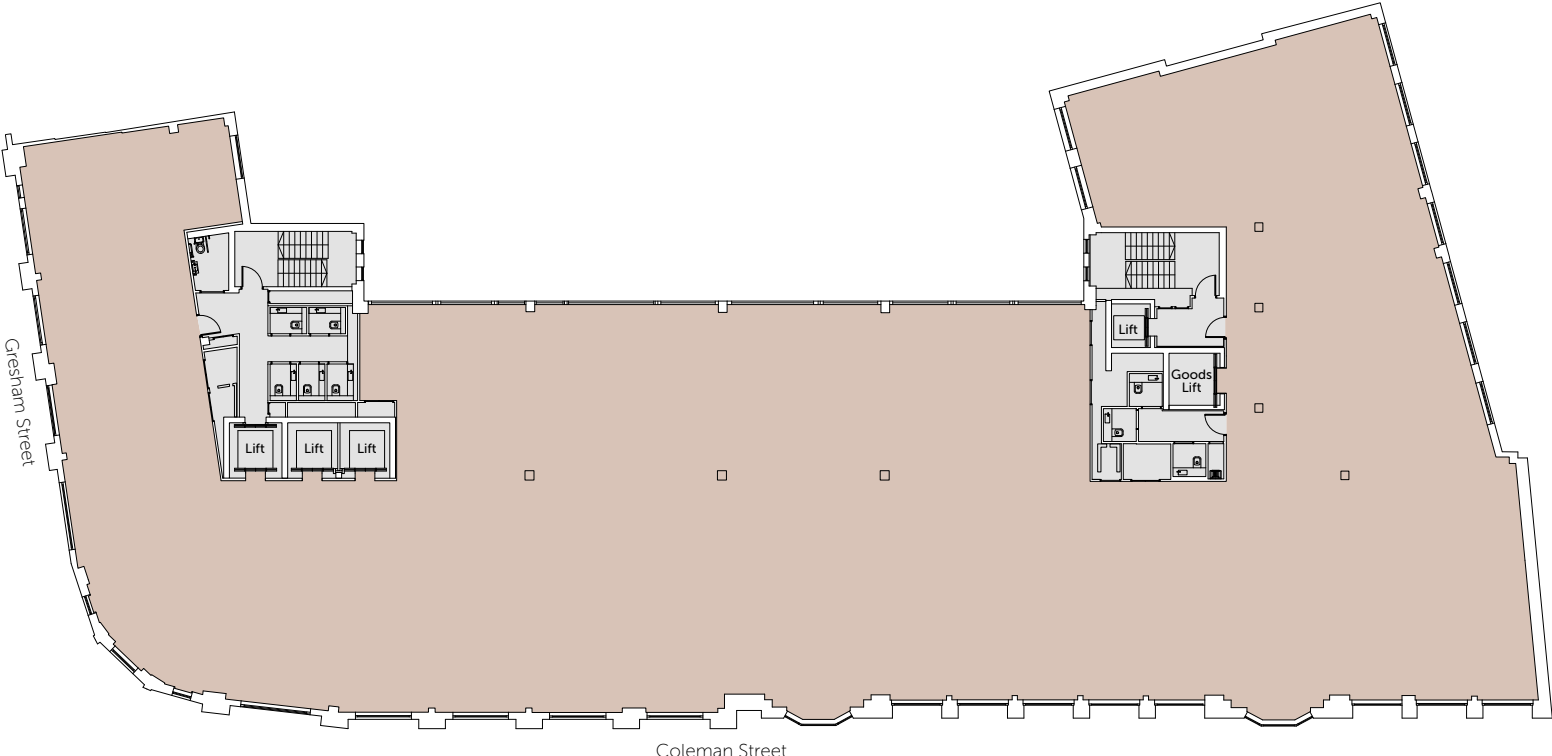

Floor Plans

Second Floor
13,835 sq ft / 1,285 sq m

GRESHAM STREET
CITY OF LONDON

■ Core
■ Office