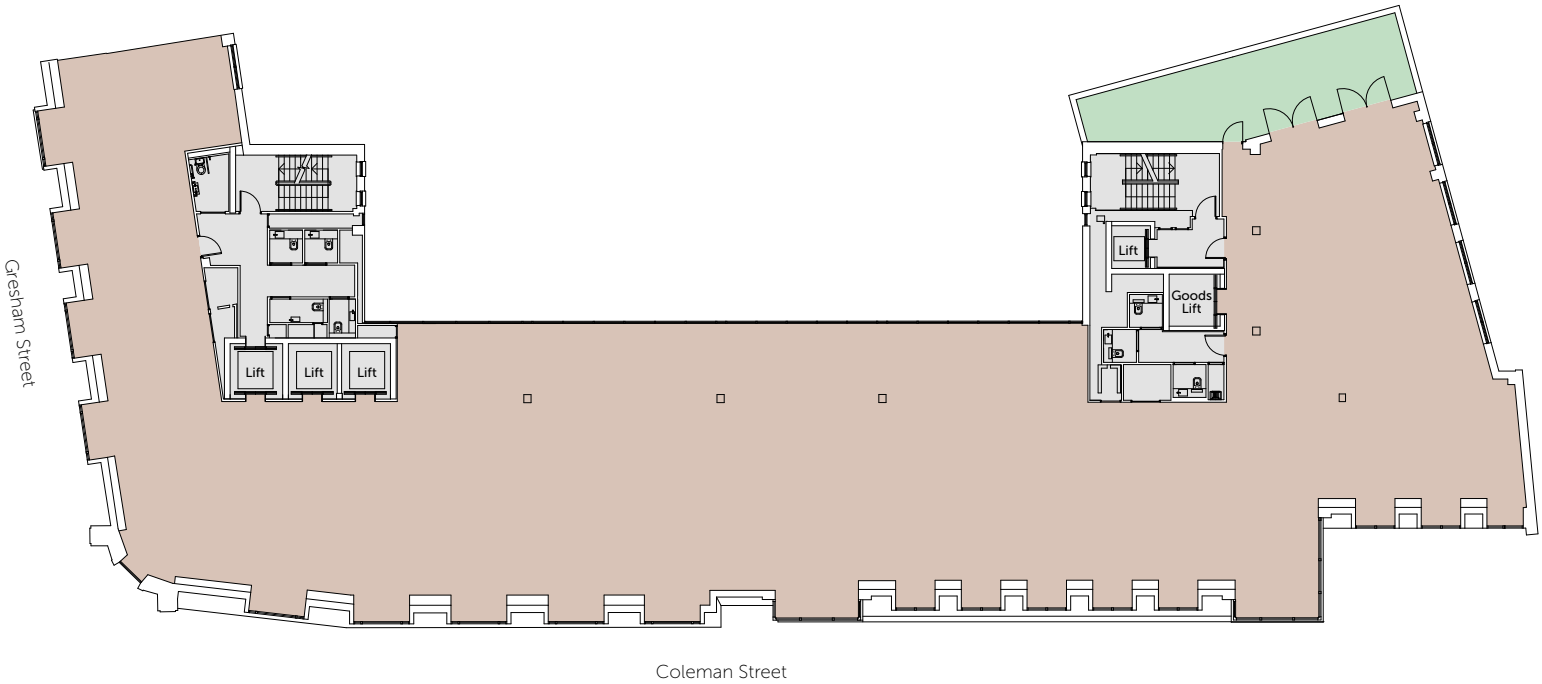

# Floor Plans

**Sixth Floor**  
9,720 sq ft / 903 sq m

**GRESHAM STREET**  
CITY OF LONDON

- Core
- Office
- Terrace